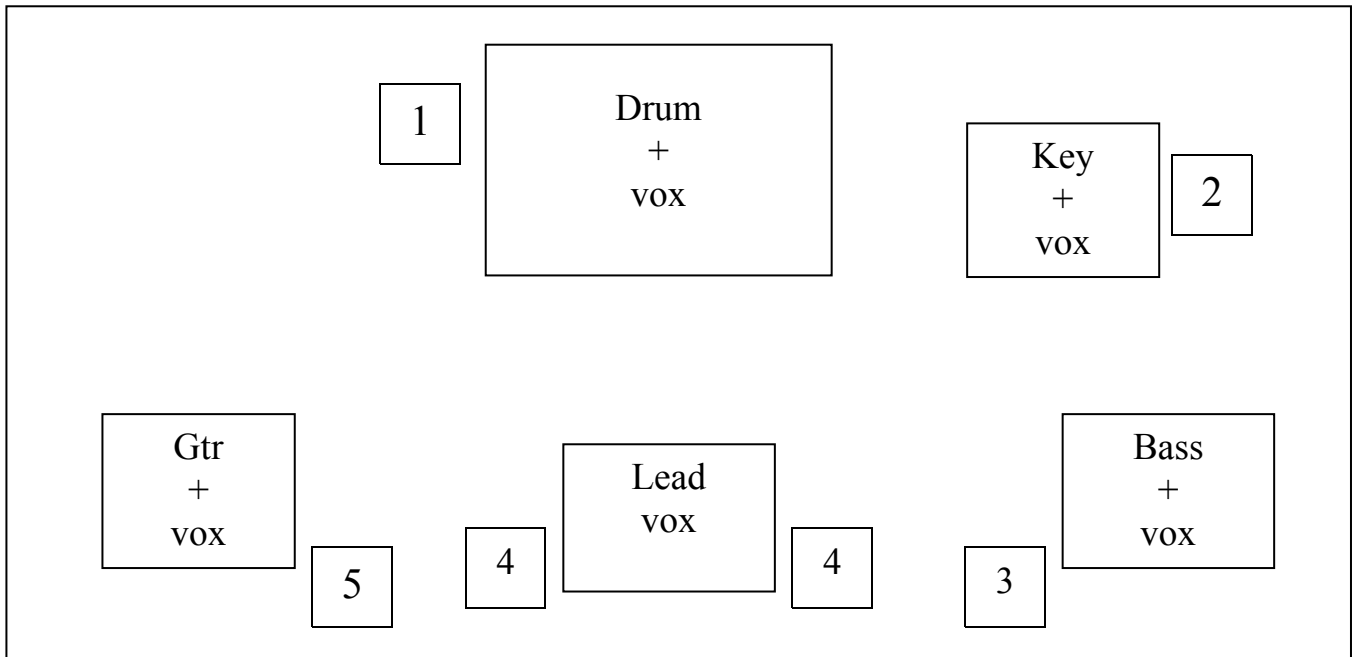

# Scheda tecnica

### STAGE PLOT:

### LINEE MONITOR

- N°1 drum
- N°2 keyboards
- N°3 bass
- N°4 lead vox
- N°5 guitar

### Cannel list

- 1 BASS DRUM
- 2 SNARE
- 3 HI-HAT
- 4 TOM1
- 5 TOM2
- 6 TOM3
- 7 F.TOM 1
- 8 F.TOM 2
- 9 OVER HEAD L
- 10 OVER HEAD R
- 11 BASS
- 12 GTR. AC.
- 13 GTR. EL.
- 14 GTR. AC.
- 15 KEY
- 16 PC
- 17 VOX LEAD
- 18 VOX GTR.
- 19 VOX BASS
- 20 VOX KEY
- 21 VOX DRUM